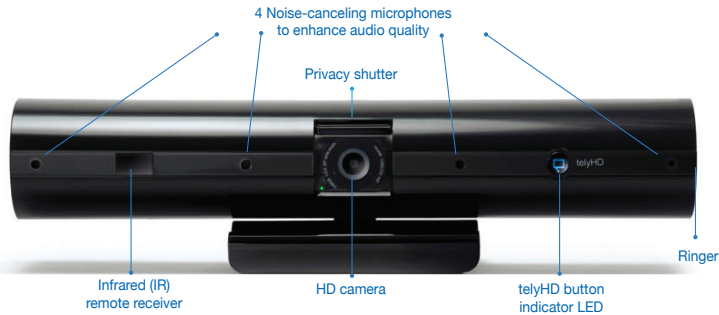

Plug & Play Setup

Anyone can set up and use a Tely HD Base Edition in minutes. No personal computer required, no technical support needed. Just plug in to your Ethernet network and any standard HDTV to get started.

Skype Certified

The Tely HD Base Edition appliance includes built-in high-definition Skype video calling for easy point-to-point connections to any Skype enabled device including smartphones, tablets, laptops and desktop personal computers.

Tely HD Base Edition

Product Specifications: (For more detail, please visit our website at tely.com/products)

Package includes

- Tely HD appliance with camera, privacy shutter, codec, microphone array, universal mount
- 7-button remote control
- HDMI cable
- AC power adapter
- 1 year software updates

- SILK

Audio Inputs

- 4 internal directional beamforming microphones
- -35dB sensitivity
- 100Hz to 12KHz

Audio Output

- HDMI
- Optional USB telyHD Audio Pod speaker/microphone

Audio Features

- Built-in ringer
- Acoustic Echo Cancellation
- Full-duplex audio
- Automatic Gain Control
- Automatic Noise Suppression
- Packet Loss Concealment
- Jitter Buffer