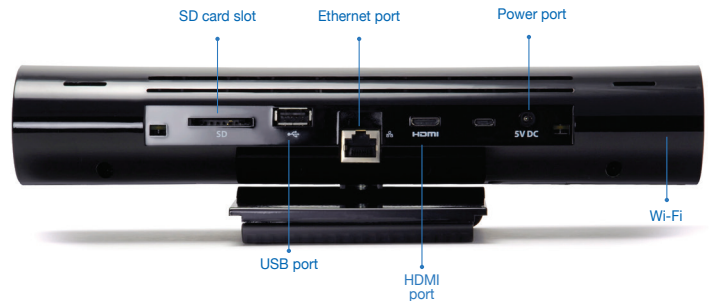

Plug & Play Setup

Anyone can set up and use a Tely HD Base Edition in minutes. No personal computer required, no technical support needed. Just plug in to your Ethernet network and any standard HDTV to get started.

Skype Certified

The Tely HD Base Edition appliance includes built-in high-definition Skype video calling for easy point-to-point connections to any Skype enabled device including smartphones, tablets, laptops and desktop personal computers.

Tely HD Base Edition

Product Specifications: (For more detail, please visit our website at tely.com/products)

Package includes

- Tely HD appliance with camera, privacy shutter, codec, microphone array, universal mount
- 7-button remote control
- HDMI cable
- AC power adapter
- 1 year software updates

- SILK

Audio Inputs

- 4 internal directional beamforming microphones
- -35dB sensitivity
- 100Hz to 12KHz

Audio Output

- HDMI
- Optional USB telyHD Audio Pod speaker/microphone

Audio Features

- Built-in ringer
- Acoustic Echo Cancellation
- Full-duplex audio
- Automatic Gain Control
- Automatic Noise Suppression
- Packet Loss Concealment
- Jitter Buffer